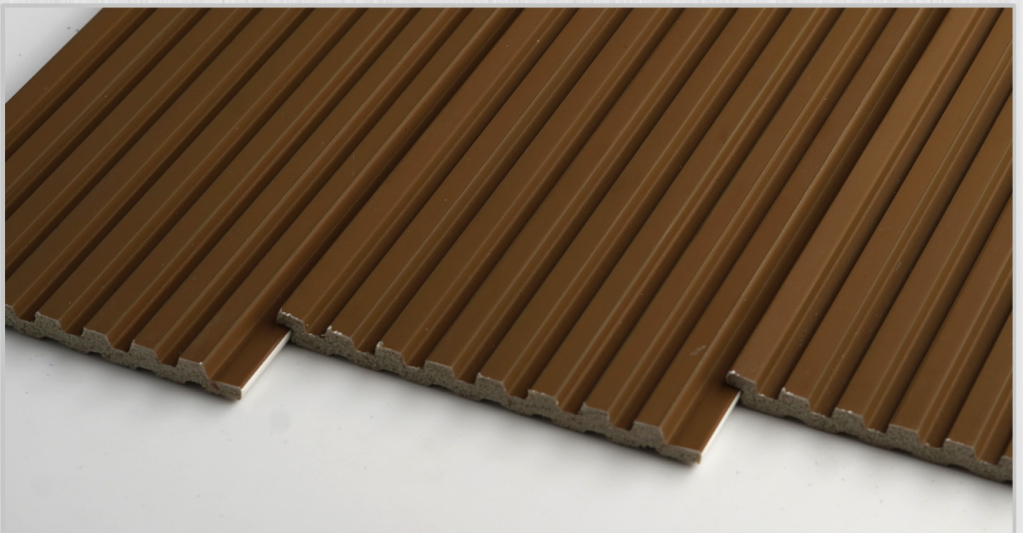

115 MM WIDTH

8 FEET HEIGHT

CC-7264